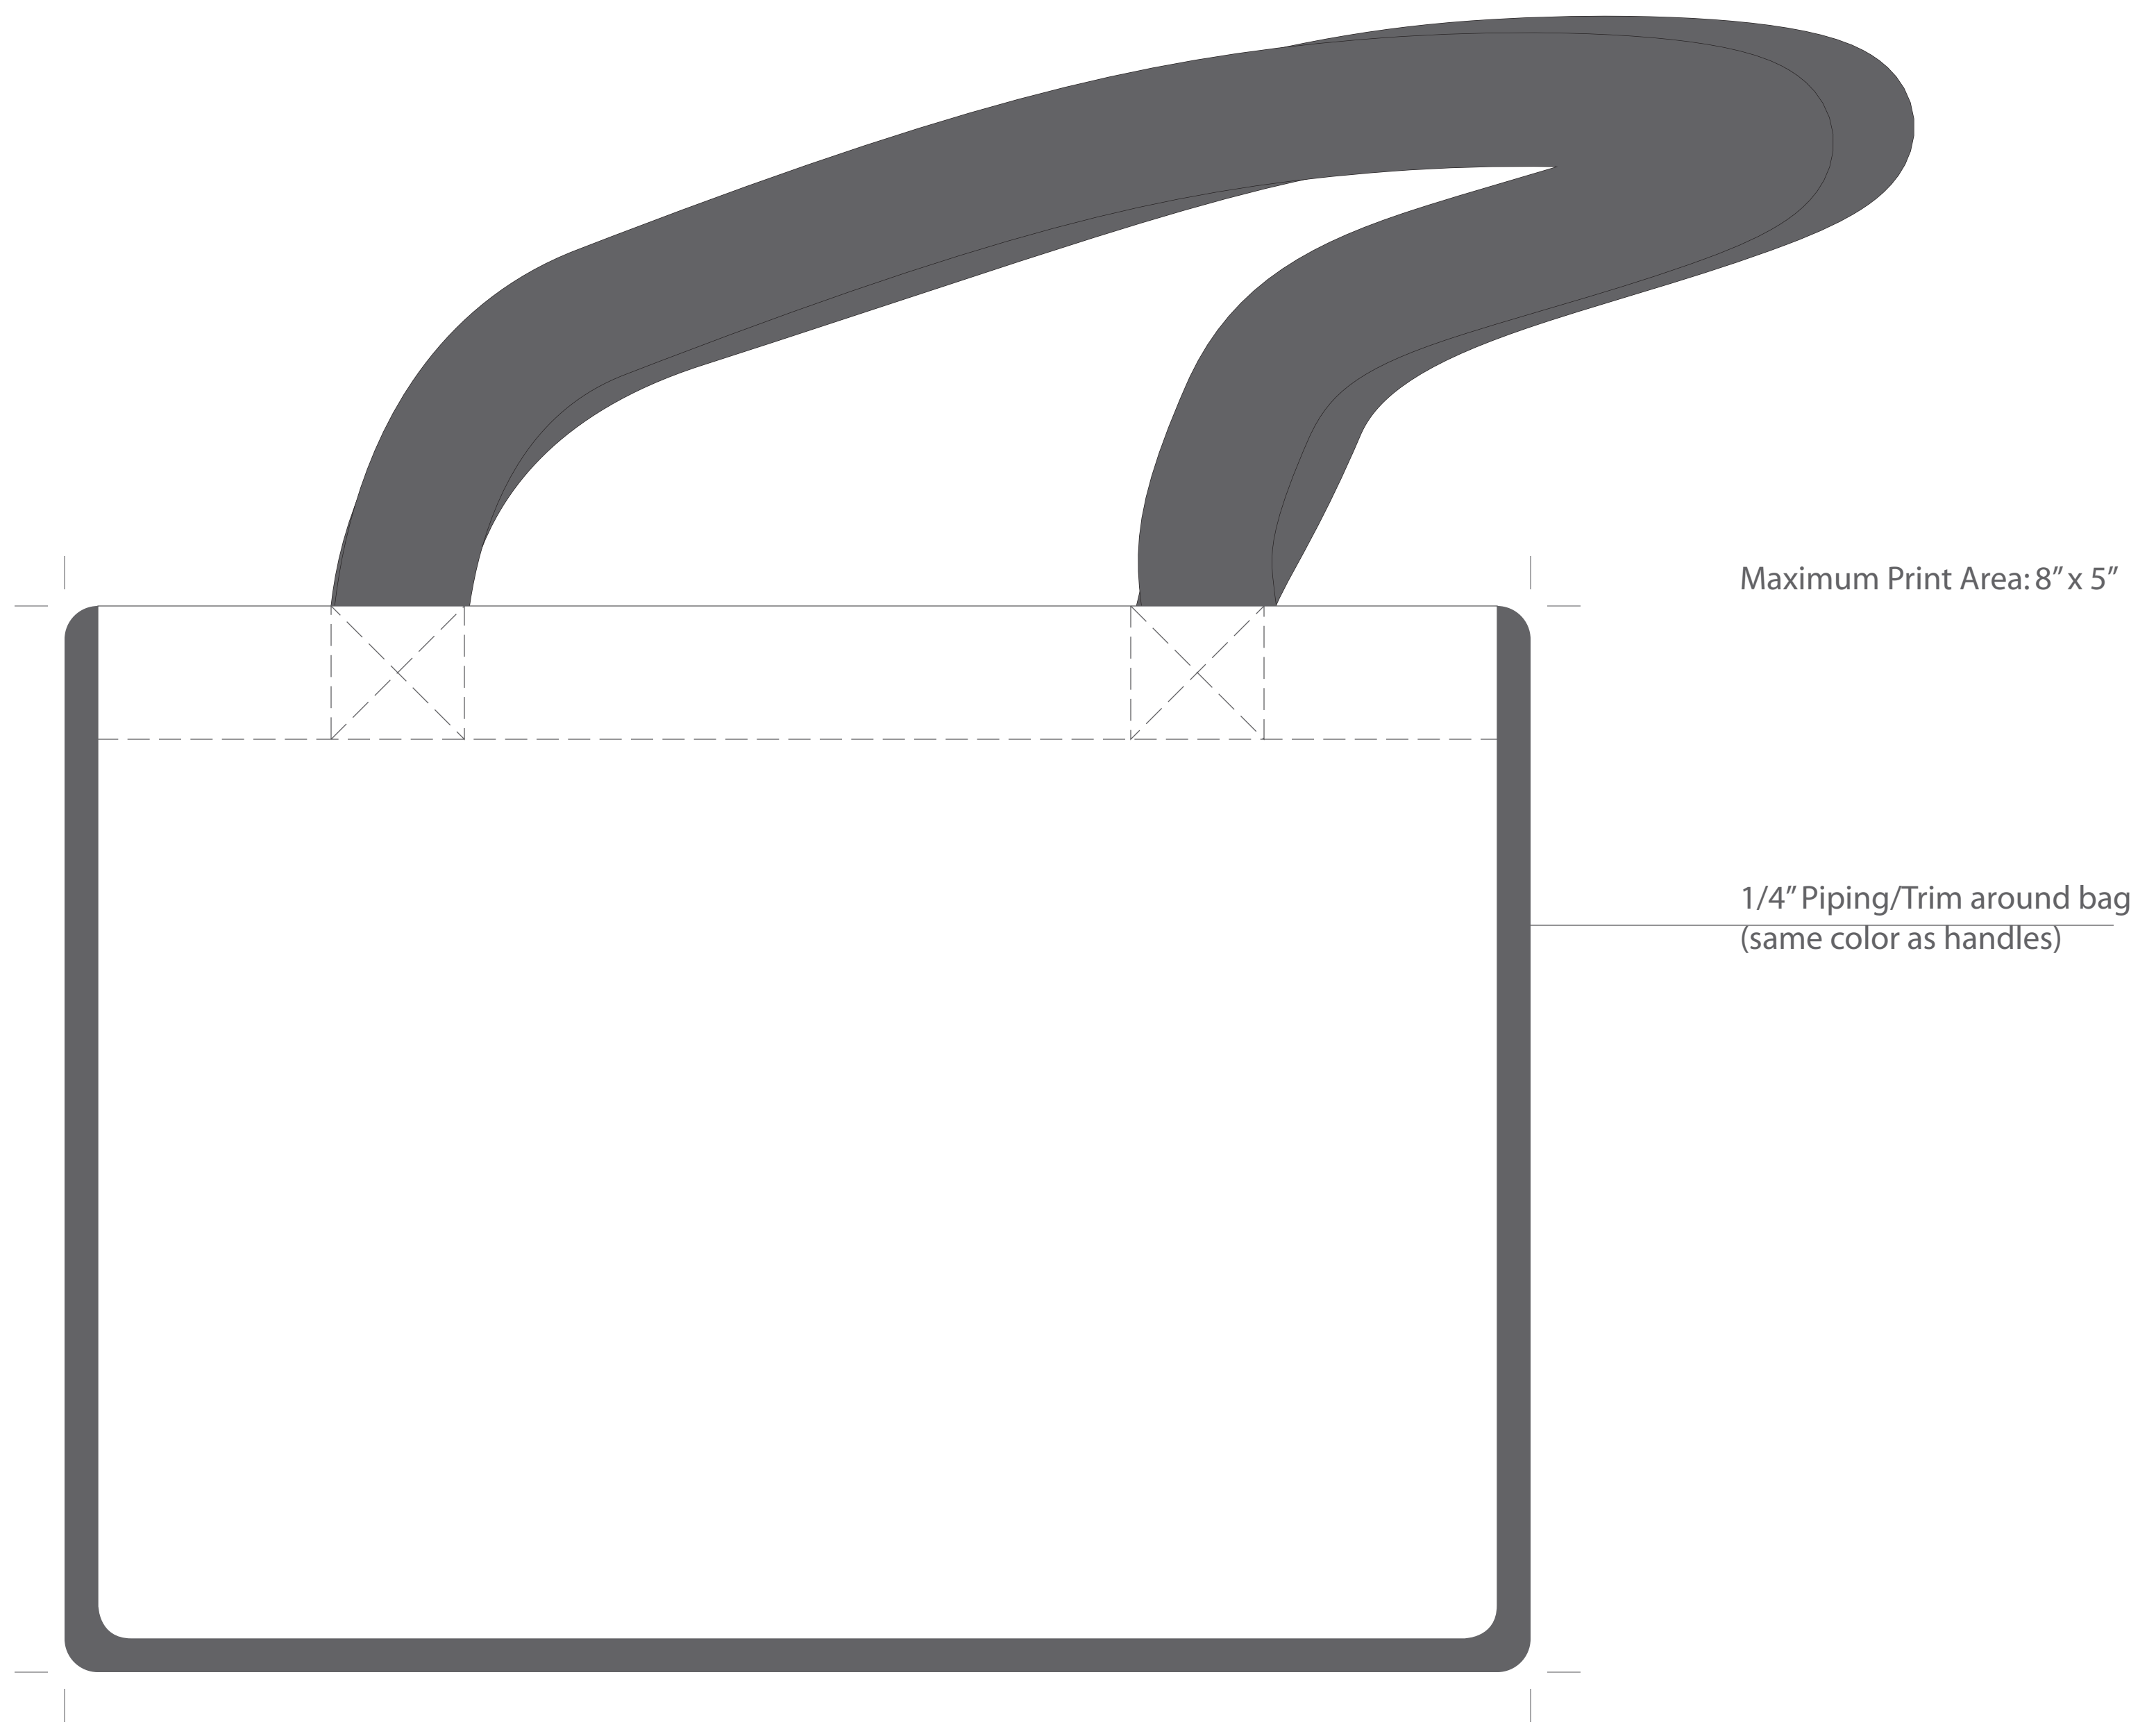

Artwork Proof

Product:

Pan Purse
Non-woven shoppers

Bag Size:

11" x 4" x 8"

Bag Color:

Trim Color:

Logo Size:

Imprint Color:

Logo Placement:

Centered horizontally
Optically centered
vertically

Handle:

18"

Shown at:

100% - Full Size

Maximum Print Area: 8" x 5"