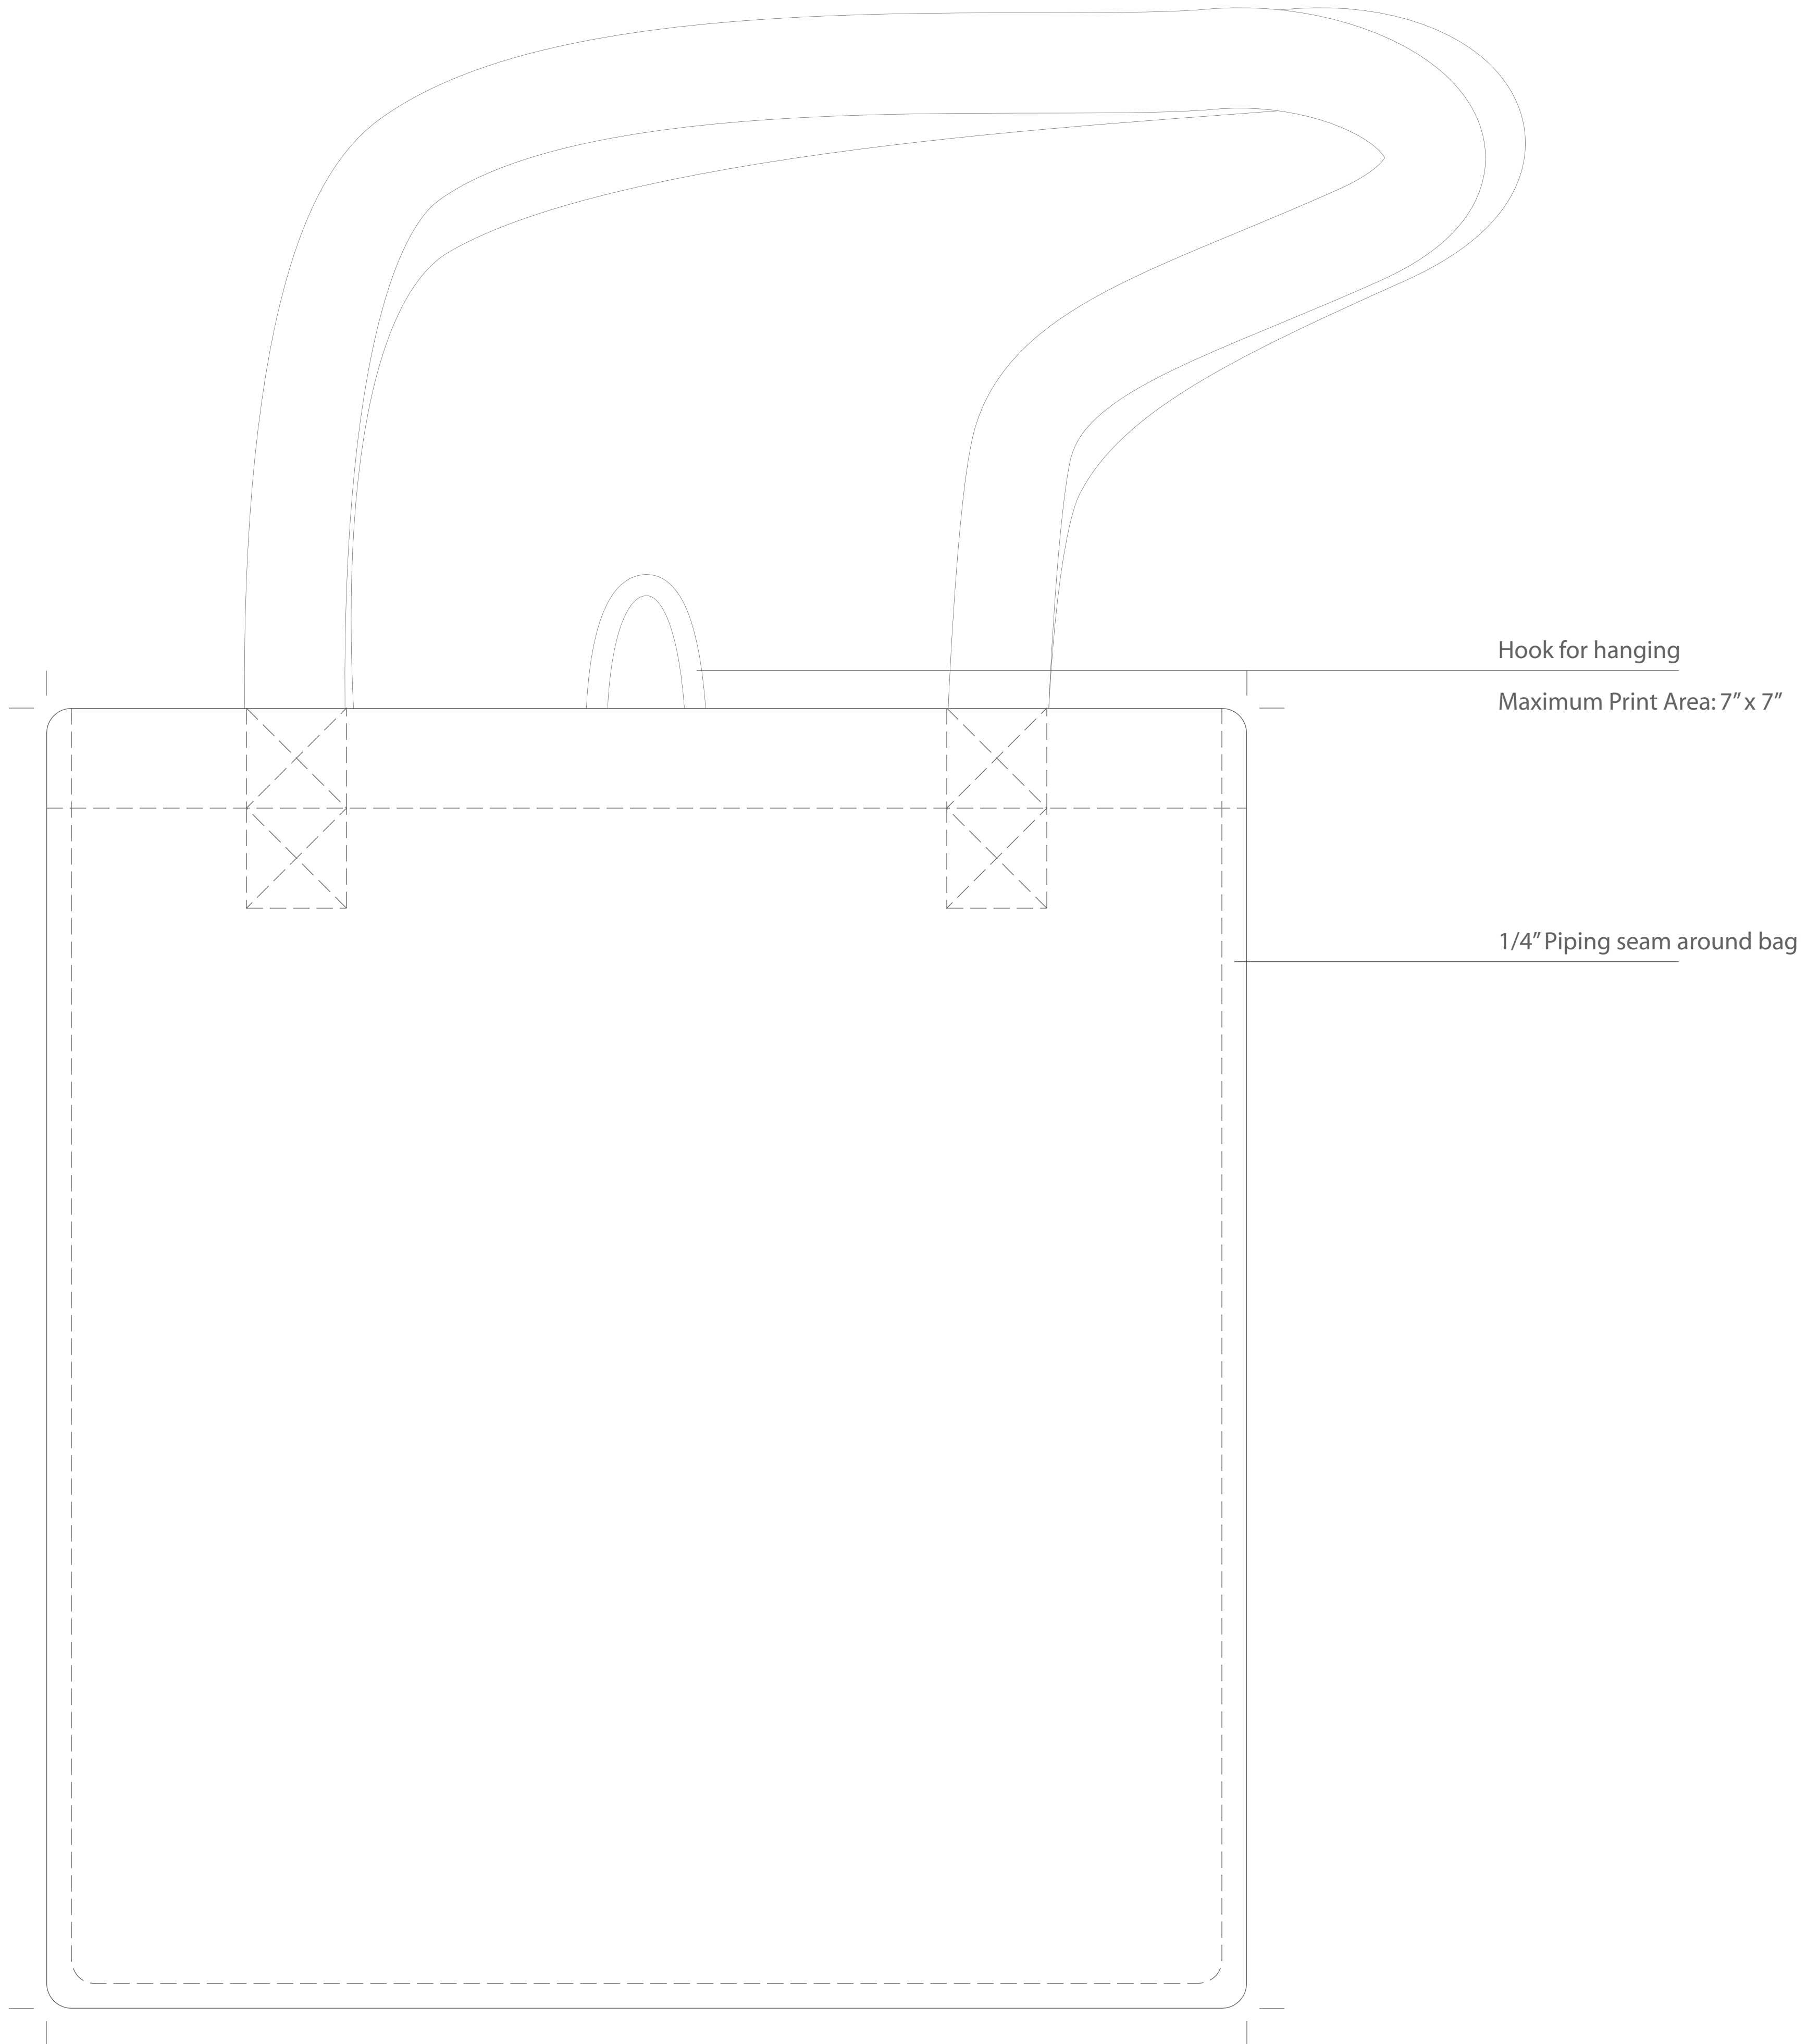

**Artwork Proof**

**Product:**  
Market Tote  
Non-woven shoppers

**Bag Size:**  
12" x 8" x 13"

**Bag Color:**

**Logo Size:**

**Imprint Color:**

**Logo Placement:**  
Centered horizontally  
Optically centered  
vertically

**Handle:**  
18"

**Shown at:**  
100% - Full Size

Hook for hanging

Maximum Print Area: 7" x 7"

1/4" Piping seam around bag