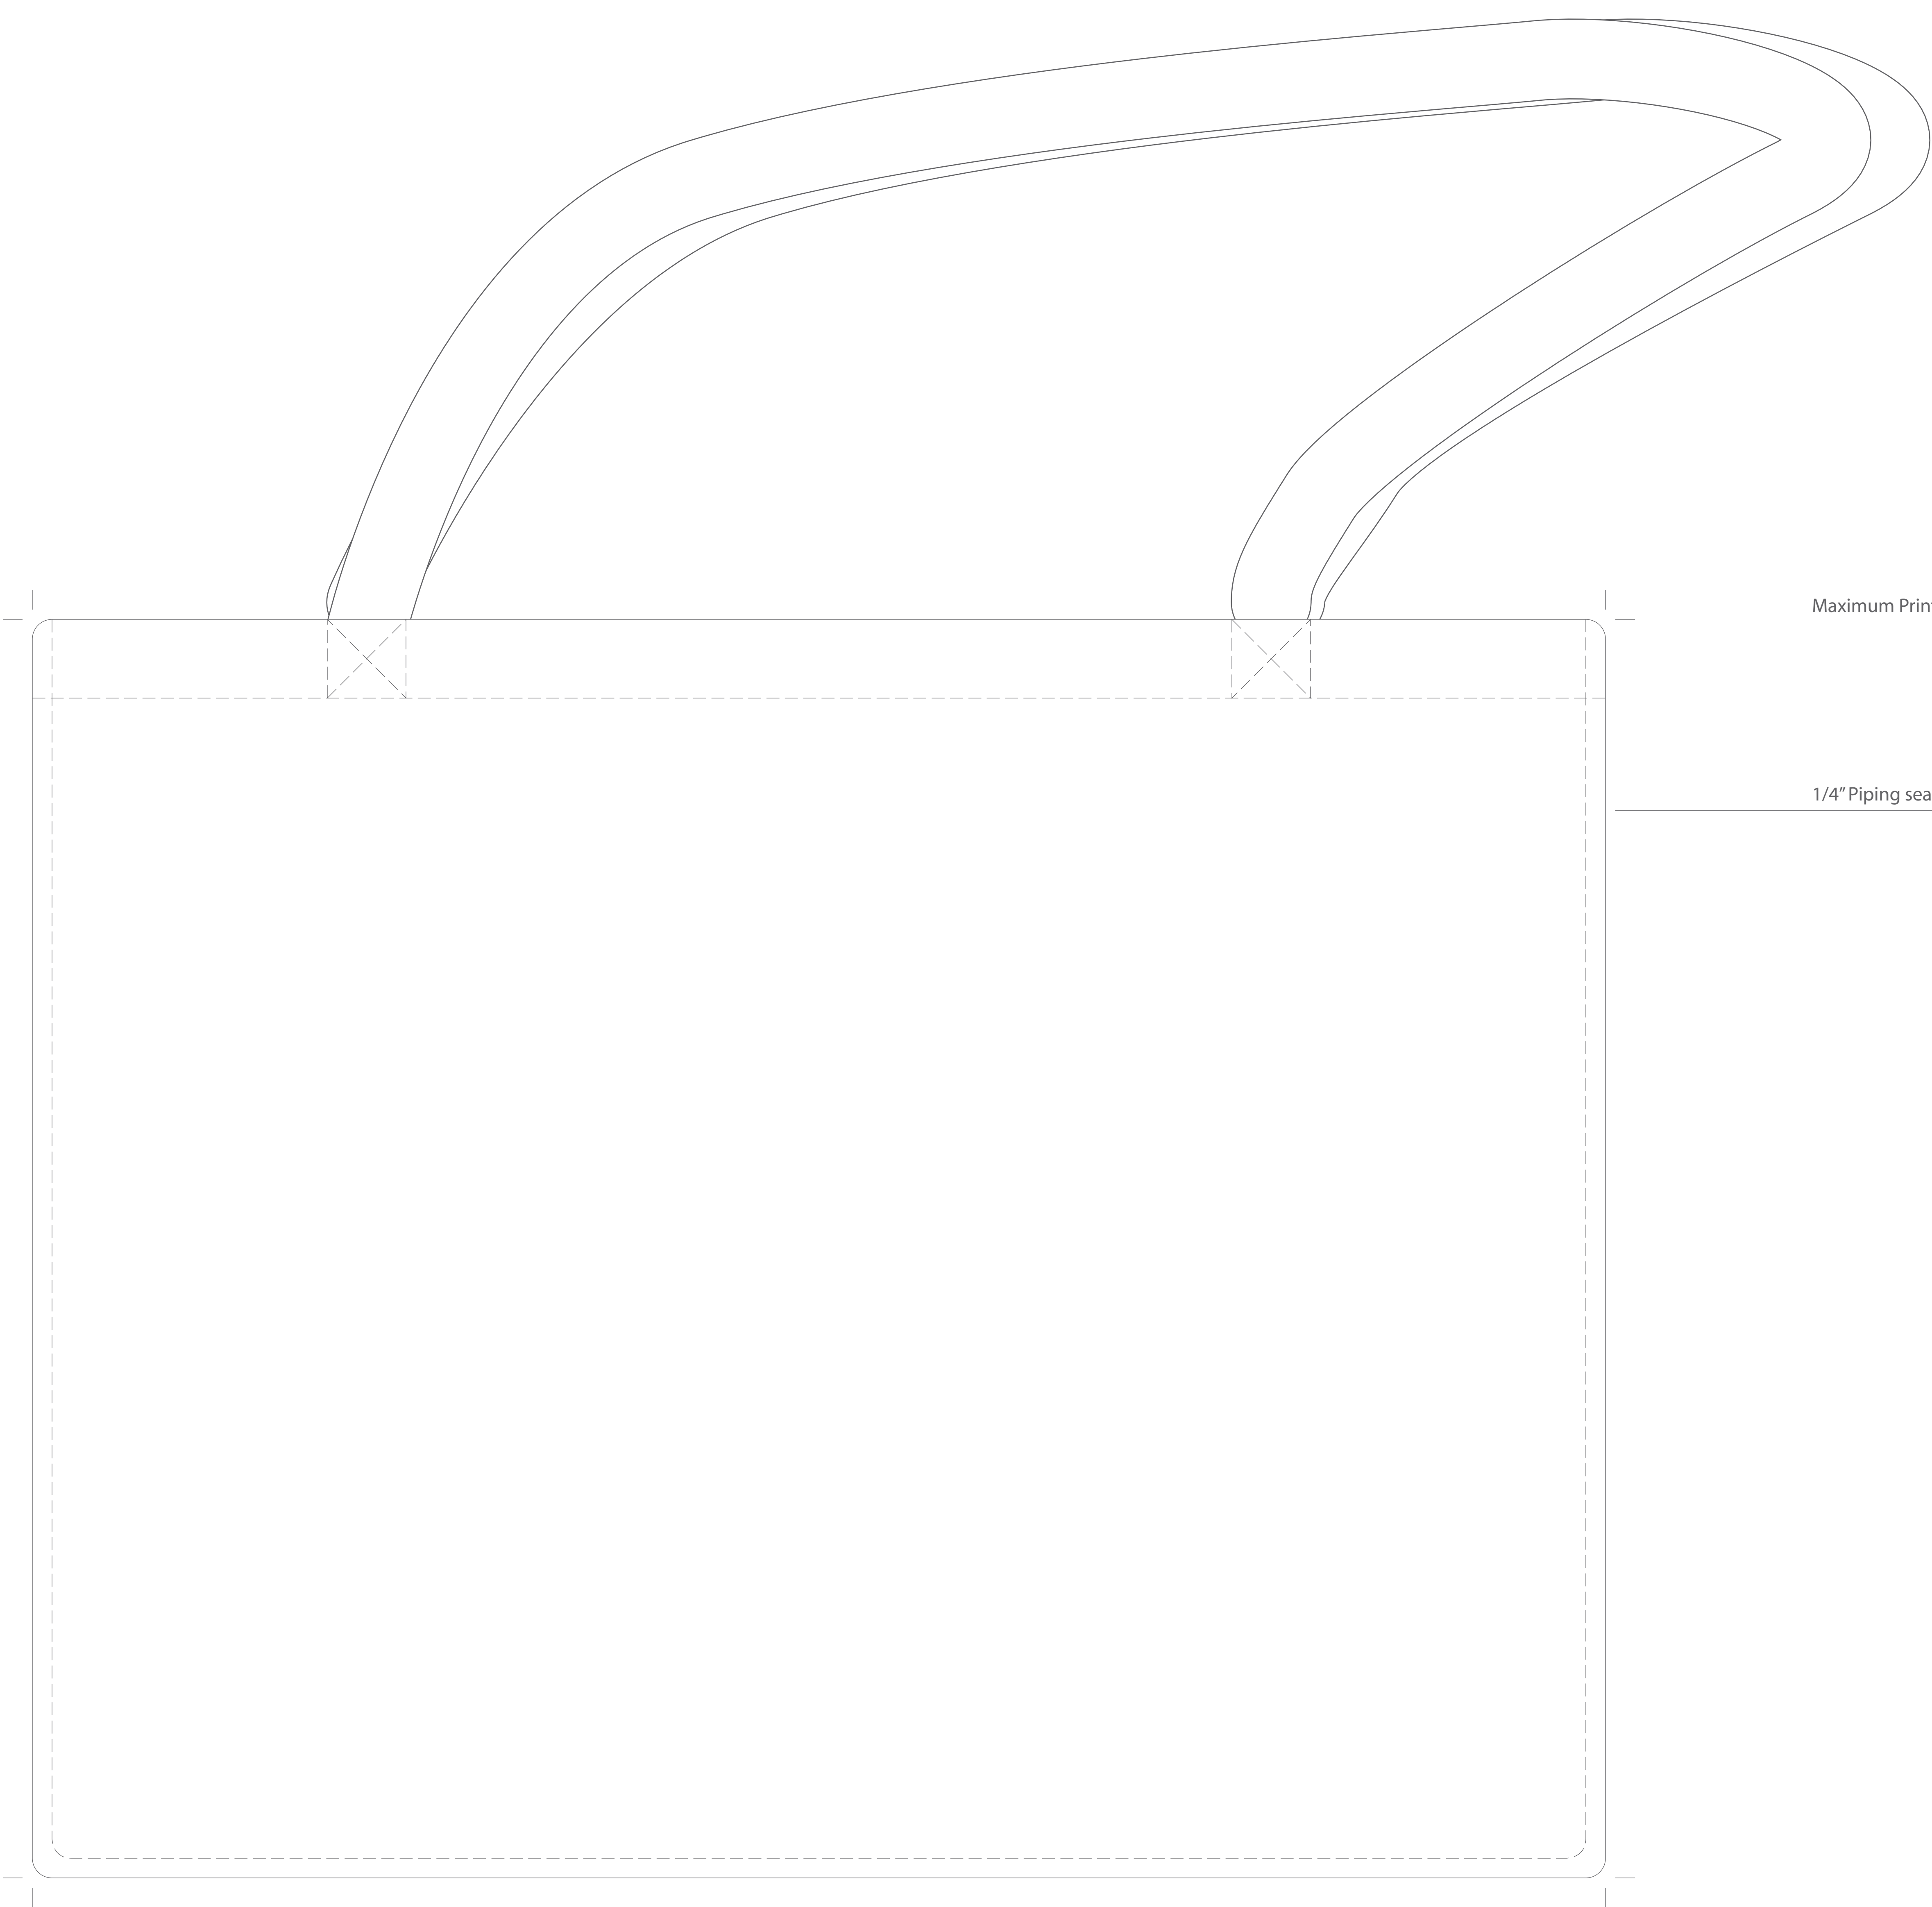

**Artwork Proof**  
Product:  
Pan Queen  
Non-woven shoppers  
Bag Size:  
20" x 6" x 16"  
Bag Color:   
Logo Size:  
Logo Placement:  
Centered horizontally  
Optically centered  
vertically  
Handle:  
28"  
Shown at:  
100% - Full Size

Maximum Print Area: 14" x 9"

1/4" Piping seam around bag