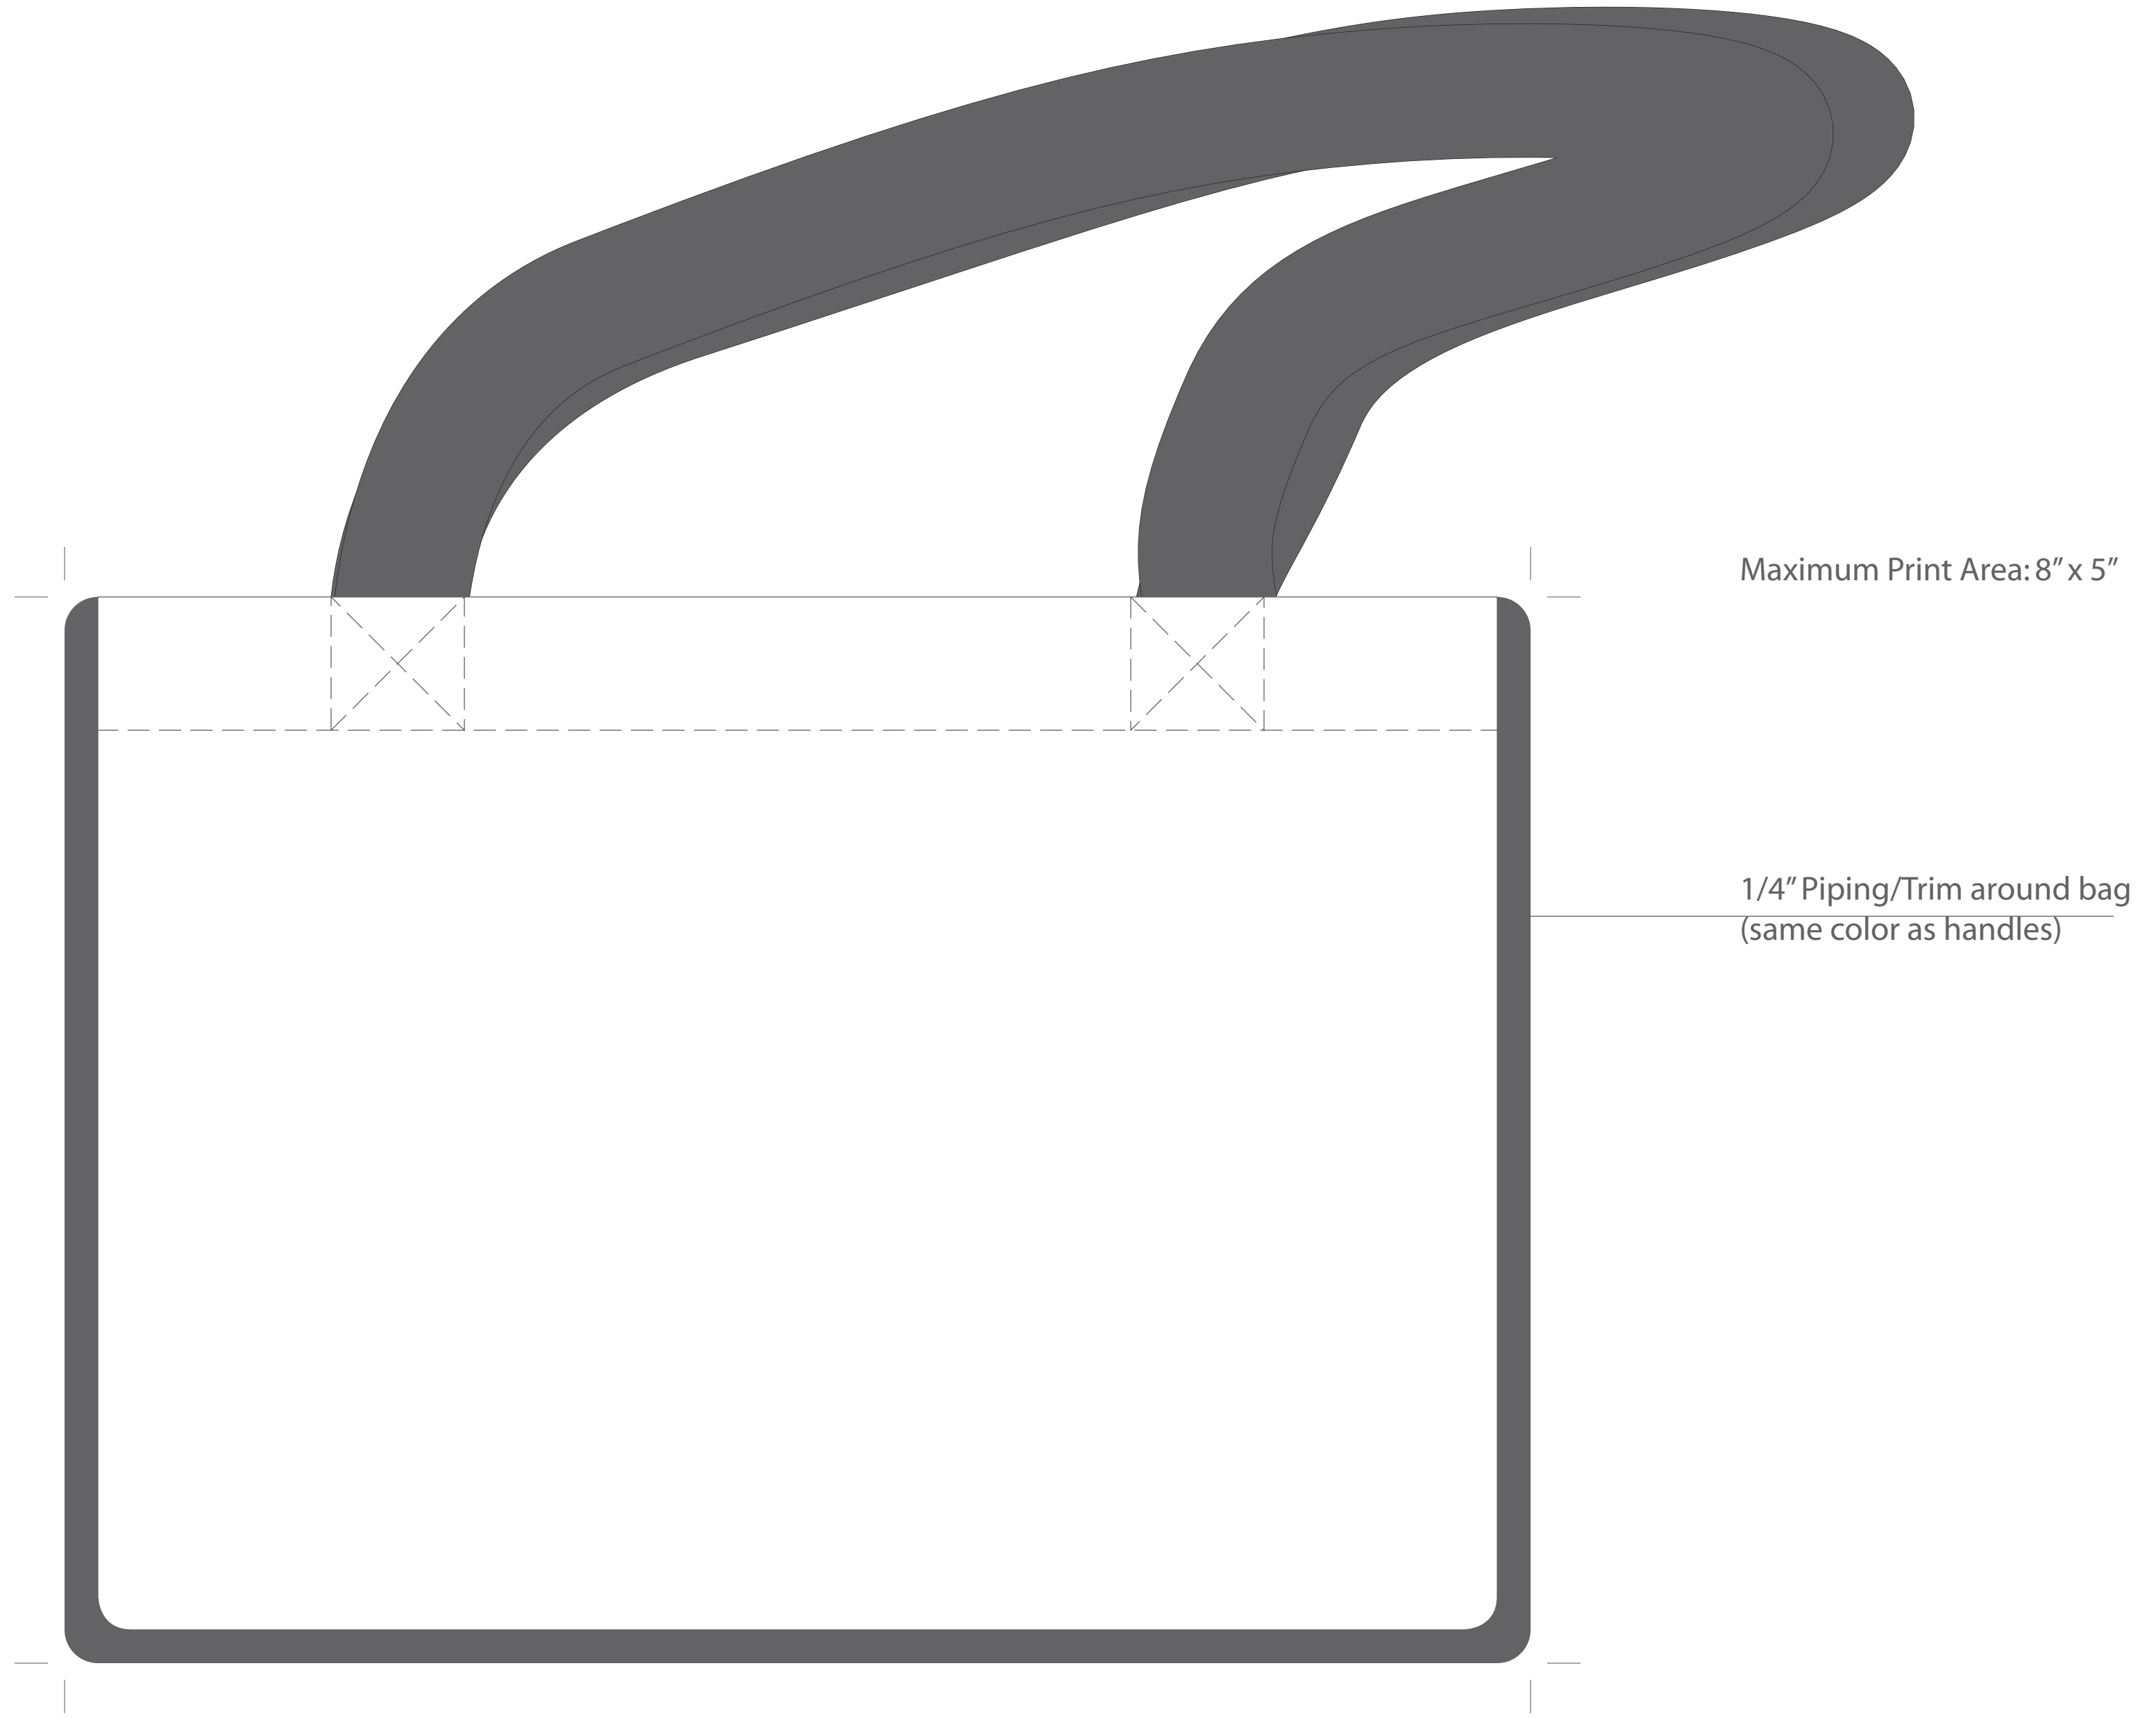

Artwork Proof

Product:

Pan Purse
Non-woven shoppers

Bag Size:

11" x 4" x 8"

Bag Color:

Logo Size:

Imprint Color:

Logo Placement:

Centered horizontally
Lower 2/3 vertically

Handle:

18"

Shown at:

100% - Full Size

Maximum Print Area: 8" x 5"

1/4" Piping/Trim around bag
(same color as handles)